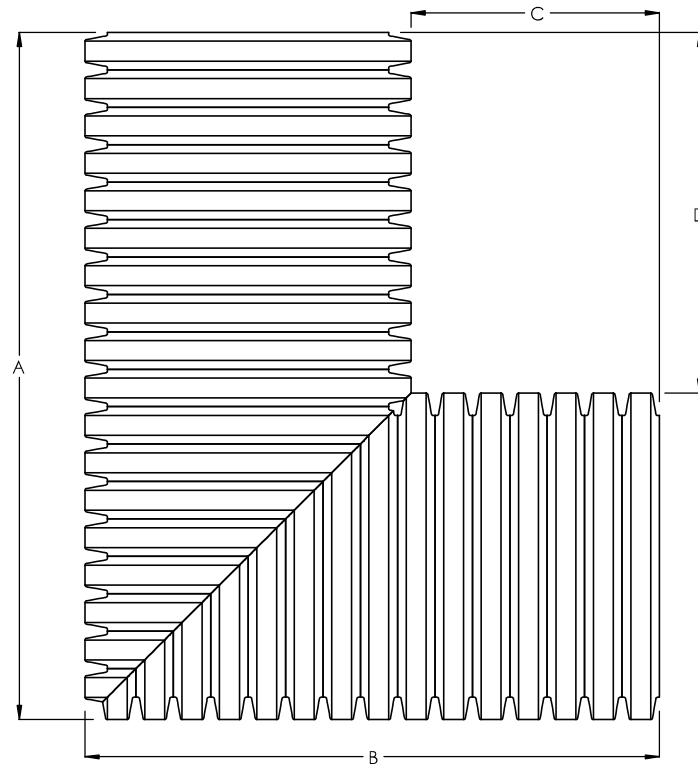

PIPE SIZE	PART #	A	B	C	D
6"	SWCB06EL90/31	36.25"	23.78"	16.73"	29.20"
8"	SWCB08EL90/31	38.71"	25.10"	15.70"	29.31"
10"	SWCB10EL90/31	41.38"	26.00"	14.00"	29.38"
12"	SWCB12EL90/31	42.69"	26.96"	12.38"	28.12"

NOTE: ALL FITTING DIMENSIONS ARE FOR REFERENCE ONLY.

File Name:	SK31 ELBOW	LANE ENTERPRISES, INC. SK31 MANIFOLD 90° ELBOW
Page Number:	1 OF 1	
Date Drawn:	6/24/2020	
Drawn By:	JBM