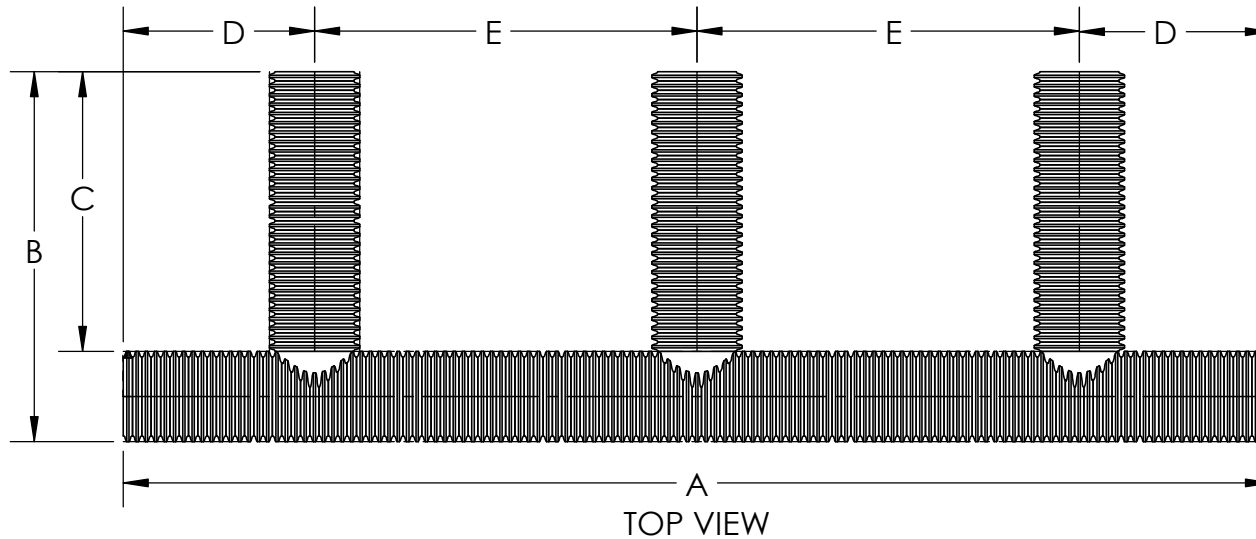

10" REDUCER TEE						
PART NUMBER	STUB	A	B	C	D	F
SWCB10X06RTX3/031	6"	120.00"	41.61"	29.61"	20.00"	40.00"
SWCB10X08RTX3/031	8"	120.00"	41.15"	29.15"	20.00"	40.00"
SWCB10TX3/031	10"	120.00"	41.32"	29.32"	20.00"	40.00"

12" REDUCER TEE						
PART NUMBER	STUB	A	B	C	D	F
SWCB12X06RTX3/031	6"	120.00"	44.19"	29.61"	19.67"	40.33"
SWCB12X08RTX3/031	8"	120.00"	43.73"	29.15"	19.67"	40.33"
SWCB12X10RTX3/031	10"	120.00"	43.90"	29.32"	19.67"	40.33"
SWCB12TX3/031	12"	120.00"	44.09"	29.51"	19.67"	40.33"

15" REDUCER TEE						
PART NUMBER	STUB	A	B	C	D	F
SWCB15X06RTX3/031	6"	118.71"	47.34"	29.61"	19.36"	40.00"
SWCB15X08RTX3/031	8"	118.71"	46.88"	29.15"	19.36"	40.00"
SWCB15X10RTX3/031	10"	118.71"	47.05"	29.32"	19.36"	40.00"
SWCB15X12RTX3/031	12"	118.71"	47.24"	29.51"	19.36"	40.00"

18" REDUCER TEE						
PART NUMBER	STUB	A	B	C	D	F
SWCB18X06RTX3/031	6"	118.52"	51.06"	29.61"	20.74"	38.52"
SWCB18X08RTX3/031	8"	118.52"	50.60"	29.15"	20.74"	38.52"
SWCB18X10RTX3/031	10"	118.52"	50.77"	29.32"	20.74"	38.52"
SWCB18X12RTX3/031	12"	118.52"	50.96"	29.51"	20.74"	38.52"

24" REDUCER TEE						
PART NUMBER	STUB	A	B	C	D	F
SWCB24X06RTX3/031	6"	118.03"	57.81"	29.61"	19.67"	39.34"
SWCB24X08RTX3/031	8"	118.03"	57.35"	29.15"	19.67"	39.34"
SWCB24X10RTX3/031	10"	118.03"	57.52"	29.32"	19.67"	39.34"
SWCB24X12RTX3/031	12"	118.03"	57.71"	29.51"	19.67"	39.34"

NOTE: ALL FITTING DIMENSIONS ARE FOR REFERENCE ONLY.

File Name:	SK31 TPL TEE TABULATED	LANE ENTERPRISES, INC.	
Page Number:	1 OF 1	SK31 MANIFOLD TRIPLE TEE	
Date Drawn:	6/23/20		
Drawn By:	JBM