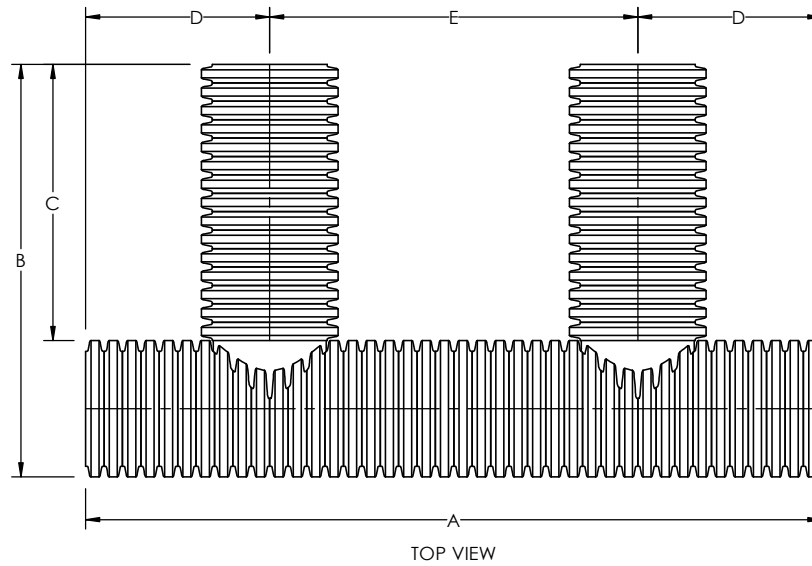

10" REDUCER TEE						
PART NUMBER	STUB	A	B	C	D	E
SWCB10X06RTX2/031	6"	80.00"	41.61"	29.61"	20.00"	40.00"
SWCB10X08RTX2/031	8"	80.00"	41.15"	29.15"	20.00"	40.00"
SWCB10TX2/031	10"	80.00"	41.23"	29.23"	20.00"	40.00"

12" REDUCER TEE						
PART NUMBER	STUB	A	B	C	D	E
SWCB12X06RTX2/031	6"	78.69"	44.19"	29.61"	19.67"	39.34"
SWCB12X08RTX2/031	8"	78.69"	43.73"	29.15"	19.67"	39.34"
SWCB12X10RTX2/031	10"	78.69"	43.81"	29.32"	19.67"	39.34"
SWCB12TX2/031	12"	78.69"	44.09"	29.51"	19.67"	39.34"

15" REDUCER TEE						
PART NUMBER	STUB	A	B	C	D	E
SWCB15X06RTX2/031	6"	80.00"	47.34"	29.61"	20.66"	38.71"
SWCB15X08RTX2/031	8"	80.00"	46.88"	29.15"	20.66"	38.71"
SWCB15X10RTX2/031	10"	80.00"	46.96"	29.32"	20.66"	38.71"
SWCB15X12RTX2/031	12"	80.00"	47.24"	29.51"	20.66"	38.71"

18" REDUCER TEE						
PART NUMBER	STUB	A	B	C	D	E
SWCB18X06RTX2/031	6"	80.00"	51.06"	29.61"	19.26"	41.48"
SWCB18X08RTX2/031	8"	80.00"	50.60"	29.15"	19.26"	41.48"
SWCB18X10RTX2/031	10"	80.00"	50.68"	29.32"	19.26"	41.48"
SWCB18X12RTX2/031	12"	80.00"	50.96"	29.51"	19.26"	41.48"

24" REDUCER TEE						
PART NUMBER	STUB	A	B	C	D	E
SWCB24X06RTX2/031	6"	78.69"	57.81"	29.61"	19.67"	39.34"
SWCB24X08RTX2/031	8"	78.69"	57.35"	29.15"	19.67"	39.34"
SWCB24X10RTX2/031	10"	78.69"	57.43"	29.32"	19.67"	39.34"
SWCB24X12RTX2/031	12"	78.69"	57.71"	29.51"	19.67"	39.34"

SIDE VIEW