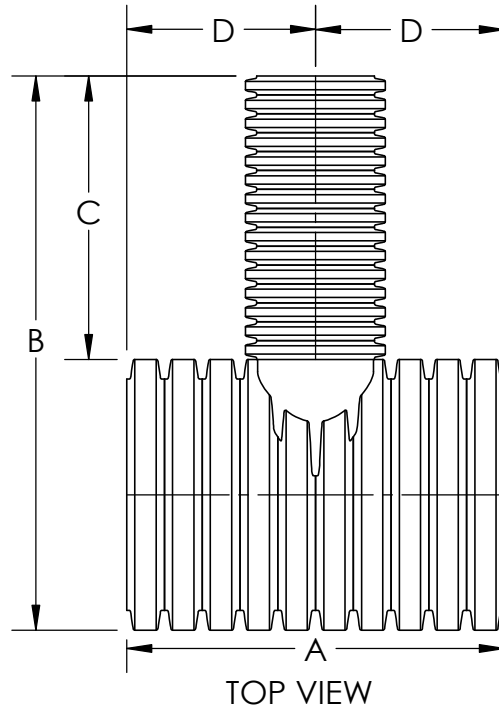

6" REDUCER TEE					
PART NUMBER	STUB	A	B	C	D
SWCB06T/031	6"	39.74"	36.66"	29.61"	19.87"

8" REDUCER TEE					
PART NUMBER	STUB	A	B	C	D
SWCB08X06RT/031	6"	39.84"	39.01"	29.61"	19.92"
SWCB08T/031	8"	39.84"	38.55"	29.15"	19.92"

10" REDUCER TEE					
PART NUMBER	STUB	A	B	C	D
SWCB10X06RT/031	6"	40.00"	41.61"	29.61"	20.00"
SWCB10X08RT/031	8"	40.00"	41.15"	29.15"	20.00"
SWCB10T/031	10"	40.00"	41.23"	29.23"	20.00"

12" REDUCER TEE					
PART NUMBER	STUB	A	B	C	D
SWCB12X06RT/031	6"	39.34"	44.19"	29.61"	19.67"
SWCB12X08RT/031	8"	39.34"	43.73"	29.15"	19.67"
SWCB12X10RT/031	10"	39.34"	43.81"	29.23"	19.67"
SWCB12T/031	12"	39.34"	44.09"	29.51"	19.67"

15" REDUCER TEE					
PART NUMBER	STUB	A	B	C	D
SWCB15X06RT/031	6"	38.71"	47.34"	29.61"	19.36"
SWCB15X08RT/031	8"	38.71"	46.88"	29.15"	19.36"
SWCB15X10RT/031	10"	38.71"	46.96"	29.23"	19.36"
SWCB15X12RT/031	12"	38.71"	47.24"	29.51"	19.36"

18" REDUCER TEE					
PART NUMBER	STUB	A	B	C	D
SWCB18X06RT/031	6"	41.48"	51.06"	29.61"	20.74"
SWCB18X08RT/031	8"	41.48"	50.60"	29.15"	20.74"
SWCB18X10RT/031	10"	41.48"	50.68"	29.32"	20.74"
SWCB18X12RT/031	12"	41.48"	50.96"	29.51"	20.74"

24" REDUCER TEE					
PART NUMBER	STUB	A	B	C	D
SWCB24X06RT/031	6"	39.34"	57.81"	29.61"	19.67"
SWCB24X08RT/031	8"	39.34"	57.35"	29.15"	19.67"
SWCB24X10RT/031	10"	39.34"	57.43"	29.23"	19.67"
SWCB24X12RT/031	12"	39.34"	57.71"	29.51"	19.67"

NOTE: ALL FITTING DIMENSIONS ARE FOR REFERENCE ONLY.

File Name:	SK31 SGL TEE TABULATION	LANE ENTERPRISES, INC.	
Page Number:	1 OF 1	SK31 MANIFOLD SINGLE TEE	
Date Drawn:	6/21/20		
Drawn By:	JBM