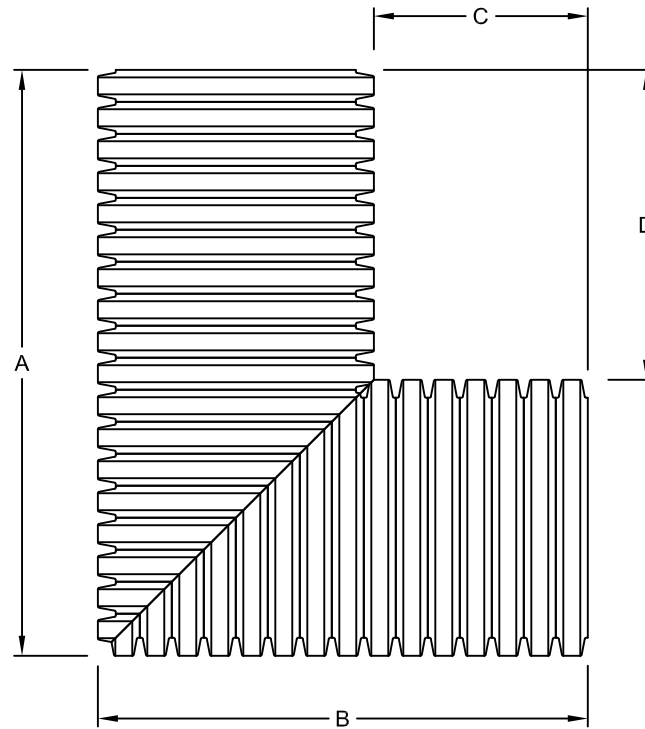

TOP VIEW

PIPE SIZE	PART #	A	B	C	D
8"	SWCB08EL90/180	45.50"	48.50"	39.00"	36.00"
10"	SWCB10EL90/180	49.00"	49.00"	37.00"	37.00"
12"	SWCB12EL90/180	50.50"	50.50"	36.00"	36.00"
15"	SWCB15EL90/180	55.25"	52.50"	35.00"	37.75"
18"	SWCB18EL90/180	58.25"	55.25"	33.75"	36.75"
24"	SWCB24EL90/180	65.25"	57.25"	29.25"	37.25"
30"	SWCB30EL90/180	73.25"	61.25"	26.75"	38.75"

NOTE: ALL FITTING DIMENSIONS ARE FOR REFERENCE ONLY.

File Name:	SK180 ELBOW	LANE ENTERPRISES, INC. SK180 MANIFOLD 90° ELBOW
Page Number:	1 OF 1	
Date Drawn:	3/10/15	
Drawn By:	JDS