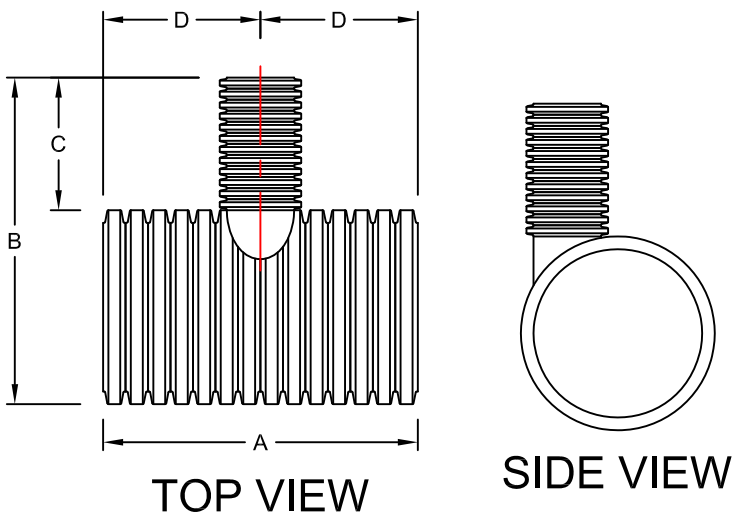

36" REDUCER TEE					
PART #	STUB	A	B	C	D
SWCB36X04RT/075	4"	58.00"	77.75"	36.75"	28.00"
SWCB36X06RT/075	6"	58.00"	77.50"	36.50"	28.00"
SWCB36X08RT/075	8"	58.00"	78.00"	37.00"	28.00"
SWCB36X10RT/075	10"	58.00"	78.00"	37.00"	28.00"
SWCB36X12RT/075	12"	58.00"	78.50"	37.50"	28.00"
SWCB36X15RT/075	15"	58.00"	77.25"	36.25"	28.00"
SWCB36X18RT/075	18"	58.00"	79.50"	38.50"	28.00"

42" REDUCER TEE					
PART #	STUB	A	B	C	D
SWCB42X04RT/075	4"	58.75"	84.25"	36.75"	29.38"
SWCB42X06RT/075	6"	58.75"	84.00"	36.50"	29.38"
SWCB42X08RT/075	8"	58.75"	84.50"	37.00"	29.38"
SWCB42X10RT/075	10"	58.75"	84.50"	37.00"	29.38"
SWCB42X12RT/075	12"	58.75"	85.00"	37.50"	29.38"
SWCB42X15RT/075	15"	58.75"	83.75"	36.25"	29.38"
SWCB42X18RT/075	18"	58.75"	86.00"	38.50"	29.38"

48" REDUCER TEE					
PART #	STUB	A	B	C	D
SWCB48X04RT/075	4"	58.75"	91.25"	36.75"	29.38"
SWCB48X06RT/075	6"	58.75"	91.00"	36.50"	29.38"
SWCB48X08RT/075	8"	58.75"	91.50"	37.00"	29.38"
SWCB48X10RT/075	10"	58.75"	91.50"	37.00"	29.38"
SWCB48X12RT/075	12"	58.75"	92.00"	37.50"	29.38"
SWCB48X15RT/075	15"	58.75"	90.75"	36.25"	29.38"
SWCB48X18RT/075	18"	58.75"	93.00"	38.50"	29.38"

NOTE: ALL FITTING DIMENSIONS ARE FOR REFERENCE ONLY.

File Name:	SK75 SINGLE
Page Number:	1 OF 1
Date Drawn:	2/26/15
Drawn By:	JDS

LANE ENTERPRISES, INC.

SK75 MANIFOLD SINGLE TEE