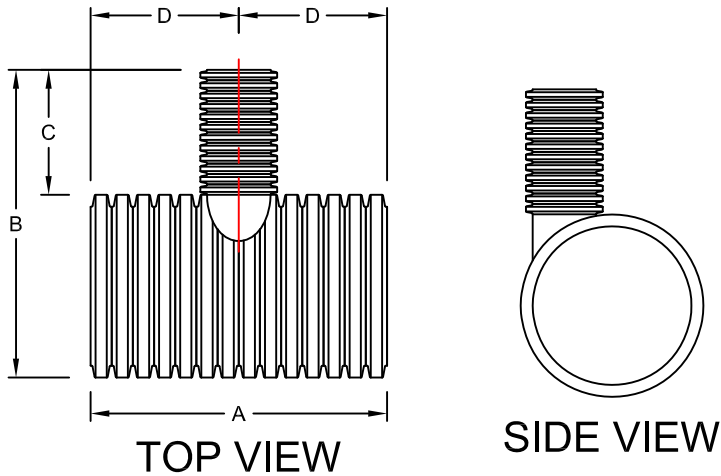

36" REDUCER TEE					
PART #	STUB	A	B	C	D
SWCB36X04RT/180	4"	84.00"	77.75"	36.75"	42.00"
SWCB36X06RT/180	6"	84.00"	77.50"	36.50"	42.00"
SWCB36X08RT/180	8"	84.00"	78.00"	37.00"	42.00"
SWCB36X10RT/180	10"	84.00"	78.00"	37.00"	42.00"
SWCB36X12RT/180	12"	84.00"	78.50"	37.50"	42.00"
SWCB36X15RT/180	15"	84.00"	77.25"	36.25"	42.00"
SWCB36X18RT/180	18"	84.00"	79.50"	38.50"	42.00"
SWCB36X24RT/180	24"	84.00"	80.25"	39.25"	42.00"
SWCB36T/180	30"	84.00"	77.00"	36.00"	42.00"

42" REDUCER TEE					
PART #	STUB	A	B	C	D
SWCB42X04RT/180	4"	85.25"	84.25"	36.75"	42.63"
SWCB42X06RT/180	6"	85.25"	84.00"	36.50"	42.63"
SWCB42X08RT/180	8"	85.25"	84.50"	37.00"	42.63"
SWCB42X10RT/180	10"	85.25"	84.50"	37.00"	42.63"
SWCB42X12RT/180	12"	85.25"	85.00"	37.50"	42.63"
SWCB42X15RT/180	15"	85.25"	83.75"	36.25"	42.63"
SWCB42X18RT/180	18"	85.25"	86.00"	38.50"	42.63"
SWCB42X24RT/180	24"	85.25"	86.75"	39.25"	42.63"
SWCB42T/180	30"	85.25"	83.50"	36.00"	42.63"

48" REDUCER TEE					
PART #	STUB	A	B	C	D
SWCB48X04RT/180	4"	85.25"	91.25"	36.75"	42.63"
SWCB48X06RT/180	6"	85.25"	91.00"	36.50"	42.63"
SWCB48X08RT/180	8"	85.25"	91.50"	37.00"	42.63"
SWCB48X10RT/180	10"	85.25"	91.50"	37.00"	42.63"
SWCB48X12RT/180	12"	85.25"	92.00"	37.50"	42.63"
SWCB48X15RT/180	15"	85.25"	90.75"	36.25"	42.63"
SWCB48X18RT/180	18"	85.25"	93.00"	38.50"	42.63"
SWCB48X24RT/180	24"	85.25"	93.75"	39.25"	42.63"
SWCB48T/180	30"	85.25"	90.50"	36.00"	42.63"

NOTE: ALL FITTING DIMENSIONS ARE FOR REFERENCE ONLY.

LANE ENTERPRISES, INC.

File Name:	SK180 SINGLE
Page Number:	1 OF 1
Date Drawn:	2/26/15
Drawn By:	JDS

SK180 MANIFOLD SINGLE TEE