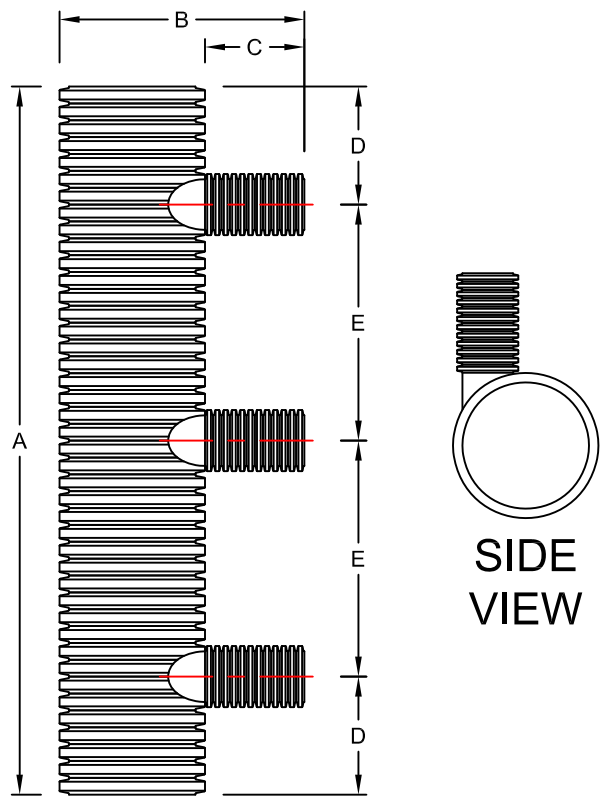

42" REDUCER TEE						
PART #	STUB	A	B	C	D	E
SWCB42X04RTX3/075	4"	170.75"	84.25"	36.75"	28.50"	57.00"
SWCB42X06RTX3/075	6"	170.75"	84.00"	36.50"	28.50"	57.00"
SWCB42X08RTX3/075	8"	170.75"	84.50"	37.00"	28.50"	57.00"
SWCB42X10RTX3/075	10"	170.75"	84.50"	37.00"	28.50"	57.00"
SWCB42X12RTX3/075	12"	170.75"	85.00"	37.50"	28.50"	57.00"
SWCB42X15RTX3/075	15"	170.75"	83.75"	36.25"	28.50"	57.00"
SWCB42X18RTX3/075	18"	170.75"	86.00"	38.50"	28.50"	57.00"

24" REDUCER TEE						
PART #	STUB	A	B	C	D	E
SWCB24X04RTX3/075	4"	169.25"	64.75"	36.75"	28.25"	56.50"
SWCB24X06RTX3/075	6"	169.25"	64.50"	36.50"	28.25"	56.50"
SWCB24X08RTX3/075	8"	169.25"	65.00"	37.00"	28.25"	56.50"
SWCB24X10RTX3/075	10"	169.25"	65.00"	37.00"	28.25"	56.50"
SWCB24X12RTX3/075	12"	169.25"	65.50"	37.50"	28.25"	56.50"
SWCB24X15RTX3/075	15"	169.25"	64.25"	36.25"	28.25"	56.50"
SWCB24X18RTX3/075	18"	169.25"	66.50"	38.50"	28.25"	56.50"

48" REDUCER TEE						
PART #	STUB	A	B	C	D	E
SWCB48X04RTX3/075	4"	170.75"	91.25"	36.75"	28.50"	57.00"
SWCB48X06RTX3/075	6"	170.75"	91.00"	36.50"	28.50"	57.00"
SWCB48X08RTX3/075	8"	170.75"	91.50"	37.00"	28.50"	57.00"
SWCB48X10RTX3/075	10"	170.75"	91.50"	37.00"	28.50"	57.00"
SWCB48X12RTX3/075	12"	170.75"	92.00"	37.50"	28.50"	57.00"
SWCB48X15RTX3/075	15"	170.75"	90.75"	36.25"	28.50"	57.00"
SWCB48X18RTX3/075	18"	170.75"	93.00"	38.50"	28.50"	57.00"

SIDE VIEW

TOP VIEW

NOTE: ALL FITTING DIMENSIONS ARE FOR REFERENCE ONLY.

File Name:	SK75 TRIPLE
Page Number:	1 OF 1
Date Drawn:	2/26/15
Drawn By:	JDS

LANE ENTERPRISES, INC.

SK75 MANIFOLD TRIPLE TEE