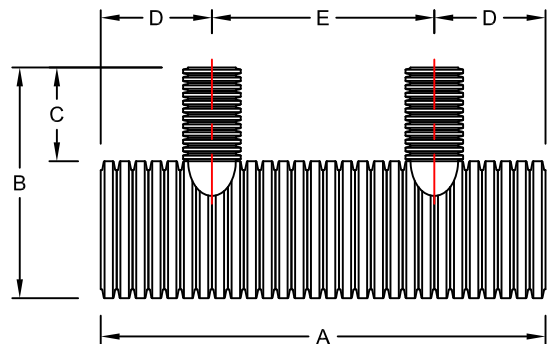

8" REDUCER TEE						
PART #	STUB	A	B	C	D	E
SWCB08X04RTX2/180	4"	172.00"	46.25"	36.75"	43.00"	86.00"
SWCB08X06RTX2/180	6"	172.00"	46.00"	36.50"	43.00"	86.00"
SWCB08TX2/180	8"	172.00"	46.50"	37.00"	43.00"	86.00"

10" REDUCER TEE						
PART #	STUB	A	B	C	D	E
SWCB10X04RTX2/180	4"	172.25"	48.75"	36.75"	43.00"	86.25"
SWCB10X06RTX2/180	6"	172.25"	48.50"	36.50"	43.00"	86.25"
SWCB10X08RTX2/180	8"	172.25"	49.00"	37.00"	43.00"	86.25"
SWCB10TX2/180	10"	172.25"	49.00"	37.00"	43.00"	86.25"

12" REDUCER TEE						
PART #	STUB	A	B	C	D	E
SWCB12X04RTX2/180	4"	171.25"	51.25"	36.75"	42.75"	85.50"
SWCB12X06RTX2/180	6"	171.25"	51.00"	36.50"	42.75"	85.50"
SWCB12X08RTX2/180	8"	171.25"	51.50"	37.00"	42.75"	85.50"
SWCB12X10RTX2/180	10"	171.25"	51.50"	37.00"	42.75"	85.50"
SWCB12TX2/180	12"	171.25"	52.00"	37.50"	42.75"	85.50"

TOP VIEW

NOTE: ALL FITTING DIMENSIONS ARE FOR REFERENCE ONLY.

15" REDUCER TEE						
PART #	STUB	A	B	C	D	E
SWCB15X04RTX2/180	4"	170.25"	54.25"	36.75"	42.50"	85.25"
SWCB15X06RTX2/180	6"	170.25"	54.00"	36.50"	42.50"	85.25"
SWCB15X08RTX2/180	8"	170.25"	54.50"	37.00"	42.50"	85.25"
SWCB15X10RTX2/180	10"	170.25"	54.50"	37.00"	42.50"	85.25"
SWCB15X12RTX2/180	12"	170.25"	55.00"	37.50"	42.50"	85.25"
SWCB15TX2/180	15"	170.25"	53.75"	36.25"	42.50"	85.25"

18" REDUCER TEE						
PART #	STUB	A	B	C	D	E
SWCB18X04RTX2/180	4"	171.75"	58.25"	36.75"	43.00"	86.00"
SWCB18X06RTX2/180	6"	171.75"	58.00"	36.50"	43.00"	86.00"
SWCB18X08RTX2/180	8"	171.75"	58.50"	37.00"	43.00"	86.00"
SWCB18X10RTX2/180	10"	171.75"	58.50"	37.00"	43.00"	86.00"
SWCB18X12RTX2/180	12"	171.75"	59.00"	37.50"	43.00"	86.00"
SWCB18X15RTX2/180	15"	171.75"	57.75"	36.25"	43.00"	86.00"
SWCB18TX2/180	18"	171.75"	60.00"	38.50"	43.00"	86.00"

24" REDUCER TEE						
PART #	STUB	A	B	C	D	E
SWCB24X04RTX2/180	4"	173.00"	64.75"	36.75"	43.25"	86.50"
SWCB24X06RTX2/180	6"	173.00"	64.50"	36.50"	43.25"	86.50"
SWCB24X08RTX2/180	8"	173.00"	65.00"	37.00"	43.25"	86.50"
SWCB24X10RTX2/180	10"	173.00"	65.00"	37.00"	43.25"	86.50"
SWCB24X12RTX2/180	12"	173.00"	65.50"	37.50"	43.25"	86.50"
SWCB24X15RTX2/180	15"	173.00"	64.25"	36.25"	43.25"	86.50"
SWCB24X18RTX2/180	18"	173.00"	66.50"	38.50"	43.25"	86.50"
SWCB24TX2/180	24"	173.00"	67.25"	39.25"	43.25"	86.50"

30" REDUCER TEE						
PART #	STUB	A	B	C	D	E
SWCB30X04RTX2/180	4"	172.00"	71.25"	36.75"	43.00"	86.00"
SWCB30X06RTX2/180	6"	172.00"	71.00"	36.50"	43.00"	86.00"
SWCB30X08RTX2/180	8"	172.00"	71.50"	37.00"	43.00"	86.00"
SWCB30X10RTX2/180	10"	172.00"	71.50"	37.00"	43.00"	86.00"
SWCB30X12RTX2/180	12"	172.00"	72.00"	37.50"	43.00"	86.00"
SWCB30X15RTX2/180	15"	172.00"	70.75"	36.25"	43.00"	86.00"
SWCB30X18RTX2/180	18"	172.00"	73.00"	38.50"	43.00"	86.00"
SWCB30X24RTX2/180	24"	172.00"	73.75"	39.25"	43.00"	86.00"
SWCB30TX2/180	30"	172.00"	70.50"	36.00"	43.00"	86.00"

36" REDUCER TEE						
PART #	STUB	A	B	C	D	E
SWCB36X04RTX2/180	4"	172.00"	77.75"	36.75"	43.00"	86.00"
SWCB36X06RTX2/180	6"	172.00"	77.50"	36.50"	43.00"	86.00"
SWCB36X08RTX2/180	8"	172.00"	78.00"	37.00"	43.00"	86.00"
SWCB36X10RTX2/180	10"	172.00"	78.00"	37.00"	43.00"	86.00"
SWCB36X12RTX2/180	12"	172.00"	78.50"	37.50"	43.00"	86.00"
SWCB36X15RTX2/180	15"	172.00"	77.25"	36.25"	43.00"	86.00"
SWCB36X18RTX2/180	18"	172.00"	79.50"	38.50"	43.00"	86.00"
SWCB36X24RTX2/180	24"	172.00"	80.25"	39.25"	43.00"	86.00"
SWCB36X30RTX2/180	30"	172.00"	77.00"	36.00"	43.00"	86.00"