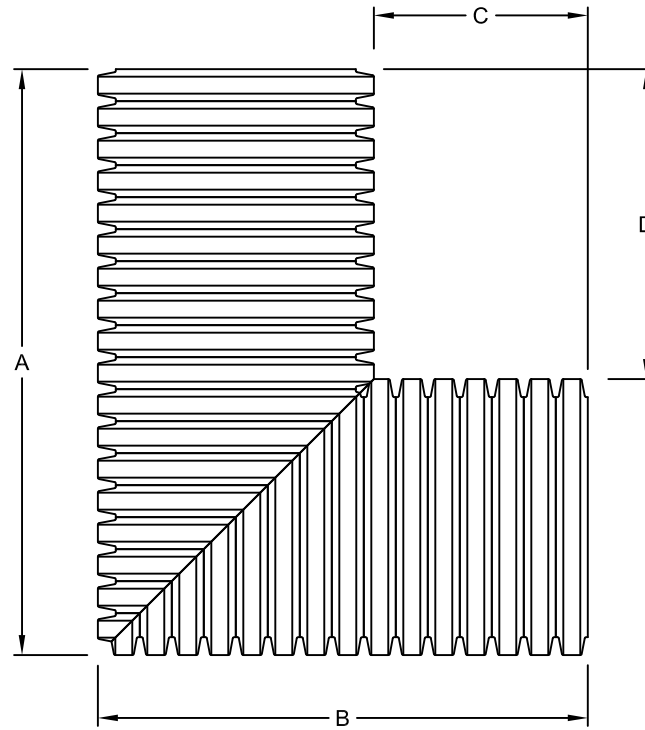

TOP VIEW

PIPE SIZE	PART #	A	B	C	D
8"	SWCB08EL90/075	45.50"	34.00"	24.50"	36.00"
10"	SWCB10EL90/075	49.00"	37.25"	23.75"	37.00"
12"	SWCB12EL90/075	50.50"	36.75"	22.25"	36.00"
15"	SWCB15EL90/075	55.25"	37.25"	19.75"	37.75"
18"	SWCB18EL90/075	58.25"	40.50"	19.00"	36.75"

NOTE: ALL FITTING DIMENSIONS ARE FOR REFERENCE ONLY.

File Name:	SK75 ELBOW	LANE ENTERPRISES, INC. SK75 MANIFOLD 90° ELBOW
Page Number:	1 OF 1	
Date Drawn:	7/30/15	
Drawn By:	JDS