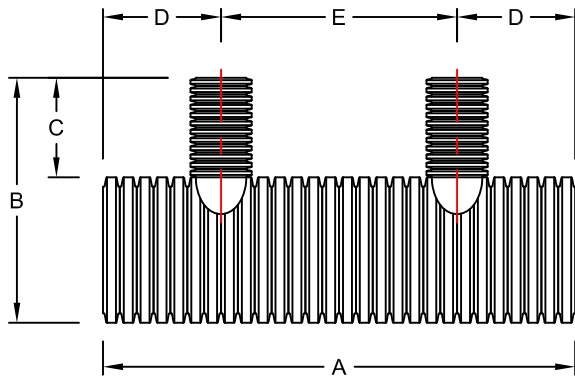

48" REDUCER TEE					
PART #	STUB	A	B	C	D
SWCB48X04RT/075	4"	58.75"	91.25"	36.75"	29.38"
SWCB48X06RT/075	6"	58.75"	91.00"	36.50"	29.38"
SWCB48X08RT/075	8"	58.75"	91.50"	37.00"	29.38"
SWCB48X10RT/075	10"	58.75"	91.50"	37.00"	29.38"
SWCB48X12RT/075	12"	58.75"	92.00"	37.50"	29.38"
SWCB48X15RT/075	15"	58.75"	90.75"	36.25"	29.38"
SWCB48X18RT/075	18"	58.75"	93.00"	38.50"	29.38"

NOTE: ALL FITTING DIMENSIONS ARE FOR REFERENCE ONLY.

File Name:	SK75 SINGLE
Page Number:	1 OF 1
Date Drawn:	2/26/15
Drawn By:	JDS

LANE ENTERPRISES, INC.

SK75 MANIFOLD SINGLE TEE

8" REDUCER TEE

PART #	STUB	A	B	C	D	E
SWCB08X04RTX2/075	4"	113.75"	46.25"	36.75"	28.50"	56.75"
SWCB08X06RTX2/075	6"	113.75"	46.00"	36.50"	28.50"	56.75"
SWCB08TX2/075	8"	113.75"	46.50"	37.00"	28.50"	56.75"

10" REDUCER TEE

PART #	STUB	A	B	C	D	E
SWCB10X04RTX2/075	4"	113.75"	48.75"	36.75"	28.50"	57.00"
SWCB10X06RTX2/075	6"	113.75"	48.50"	36.50"	28.50"	57.00"
SWCB10X08RTX2/075	8"	113.75"	49.00"	37.00"	28.50"	57.00"
SWCB10TX2/075	10"	113.75"	49.00"	37.00"	28.50"	57.00"